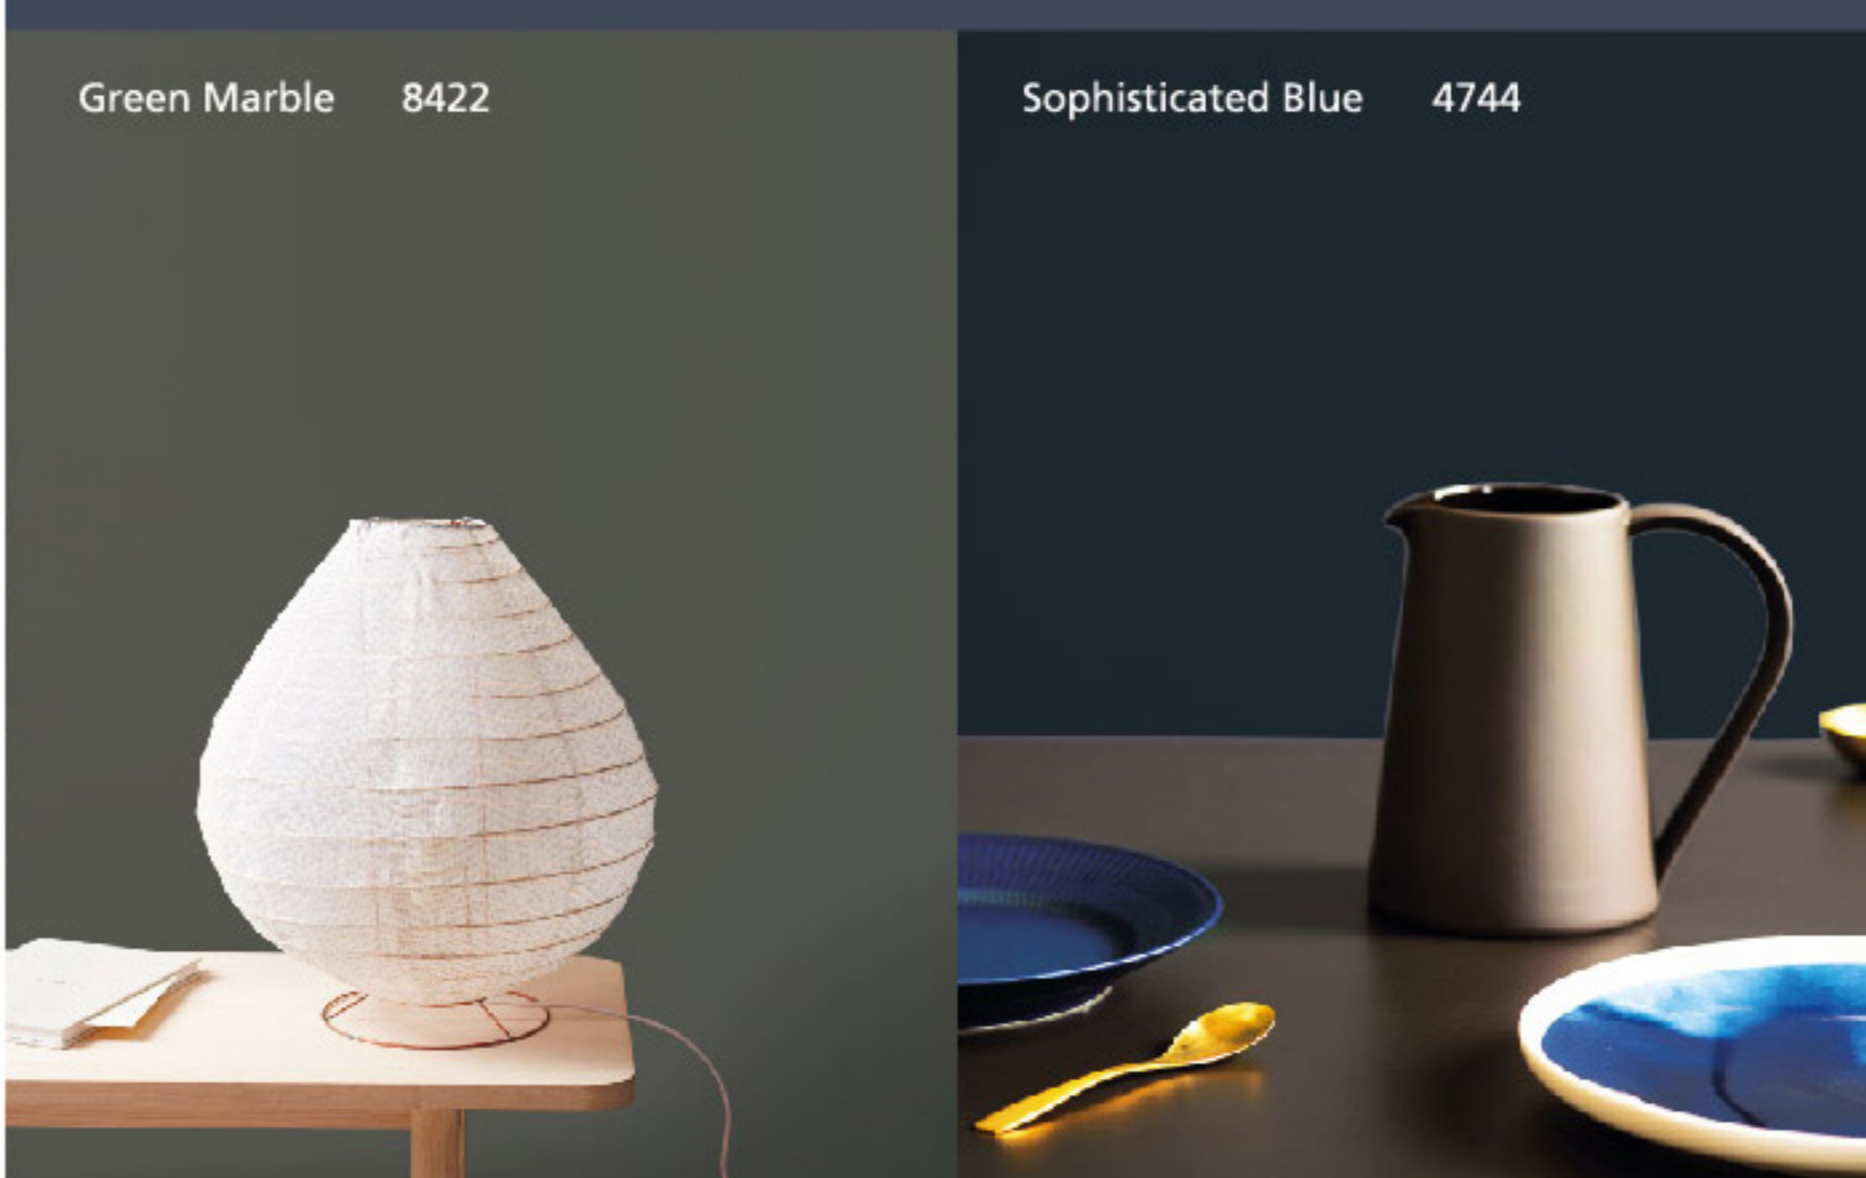

ตัวอย่างทั้งหมดเป็นการจำลองเฉดสีให้ใกล้เคียงกับเฉดสีจริงเท่านั้น เนื่องจากระบบการพิมพ์ ควรเทียบเฉดสีตัวอย่างกับสีจริงอีกครั้ง